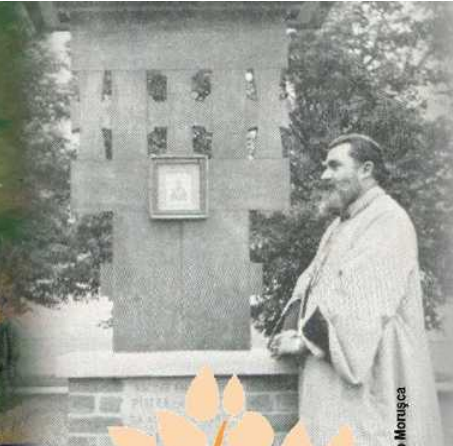

Archbishop Nathaniel Popp

Bishop Poliecarp Morușca

On July 4, 1938, now eight decades ago, Vatra Romaneasca (one hour west of Detroit), was dedicated. Today, the **Vatra**

Generations Project invites you to help restore the historic *Hearth* /

Vatra of the Romanian Orthodox faithful in North America.

Countless people of all ages have visited, made memories and shared experiences here. Over 6,500 youth have attended the Summer Camps. Hundreds of souls rest in her cemetery.